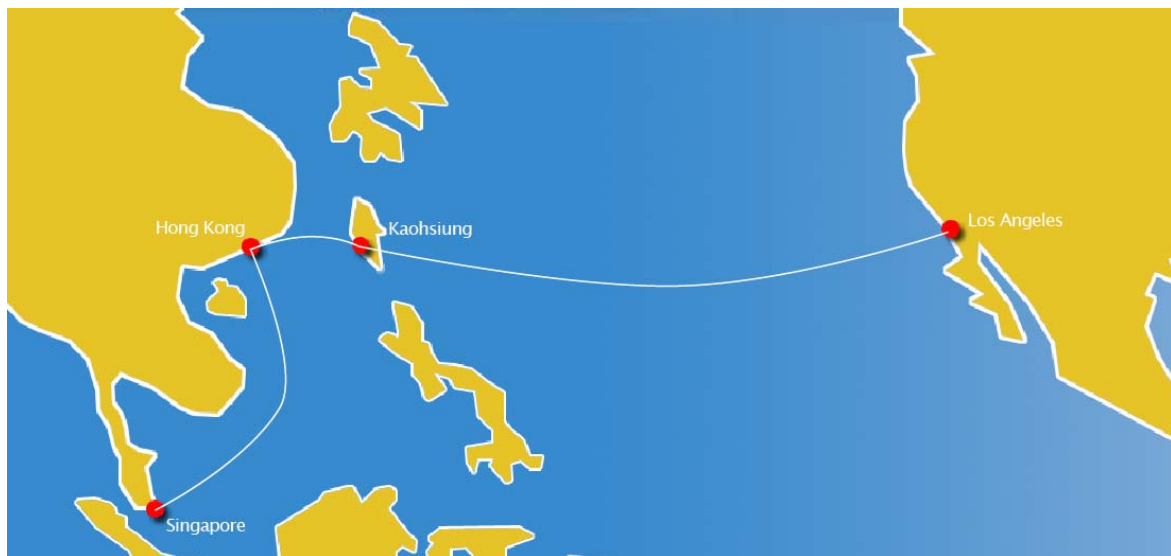

Amass International Group Inc.

INTRODUCING

*Long Beach to Taiwan, Hong Kong & Singapore
direct consolidations via OOCL*

Super Shuttle Express (SSX)

U.S. to Far East (Trans Pacific Westbound) Transit Time				
From / To	Kaohsiung	Keelung	Hong Kong	Singapore
Los Angeles	13	15	17	20